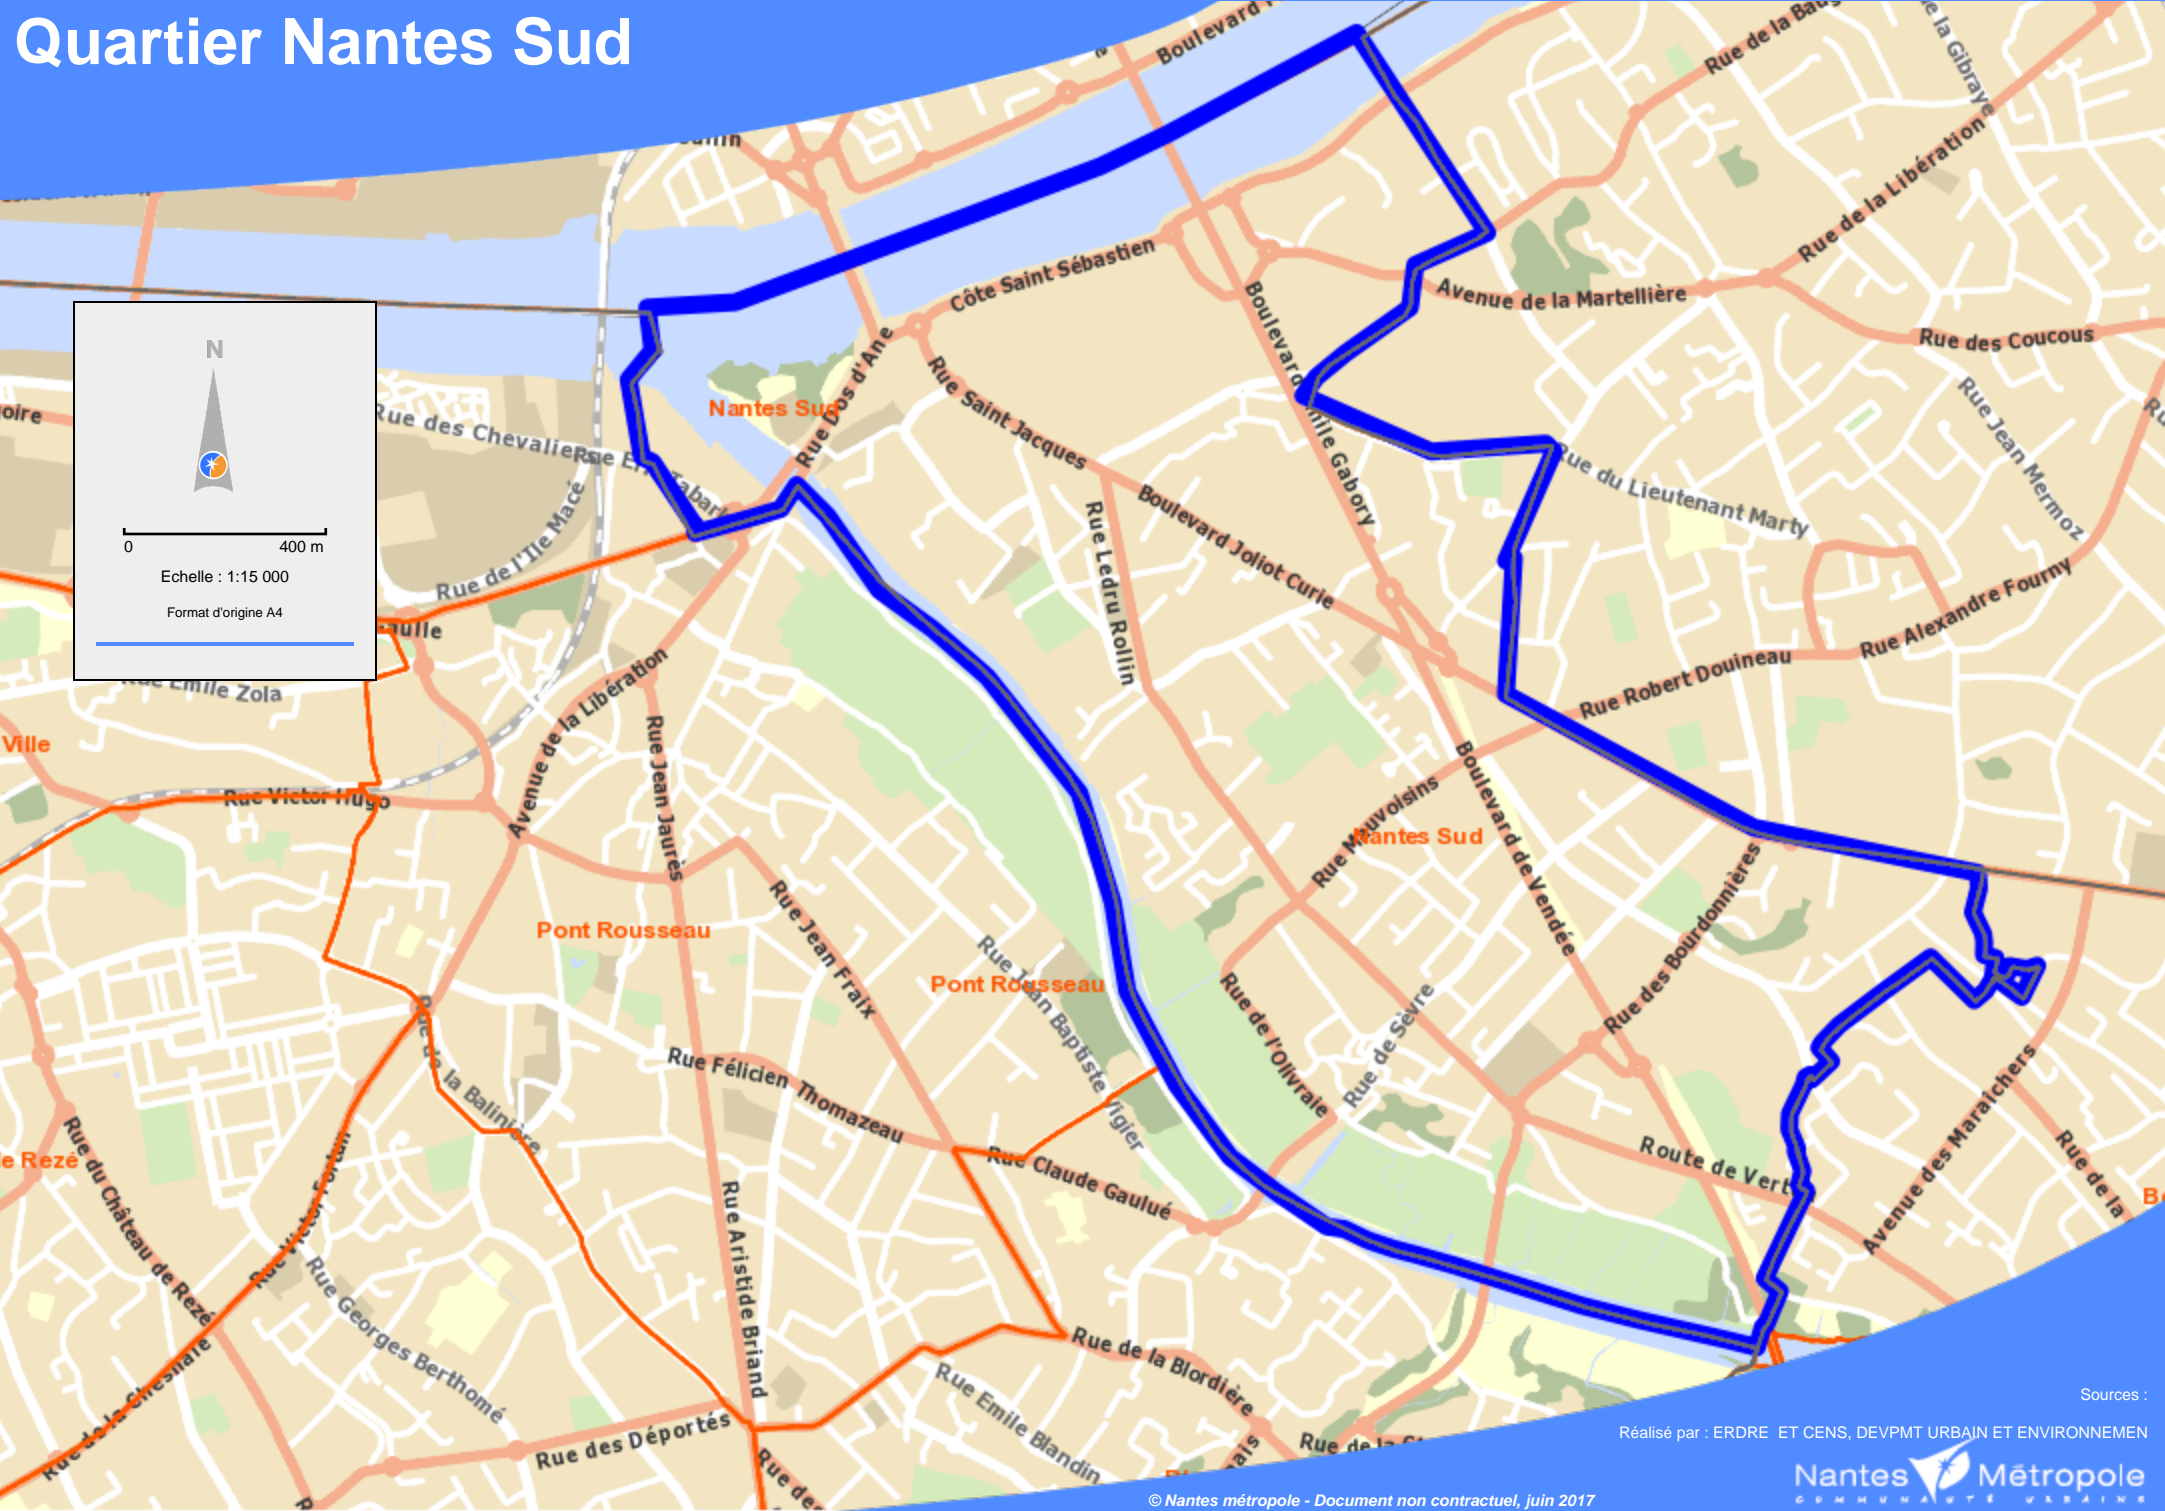

# Quartier Nantes Sud

A north arrow pointing upwards with the letter 'N' above it. Below the arrow is a scale bar with '0' at the start and '400 m' at the end. Underneath the scale bar, the text 'Echelle : 1:15 000' and 'Format d'origine A4' is displayed.